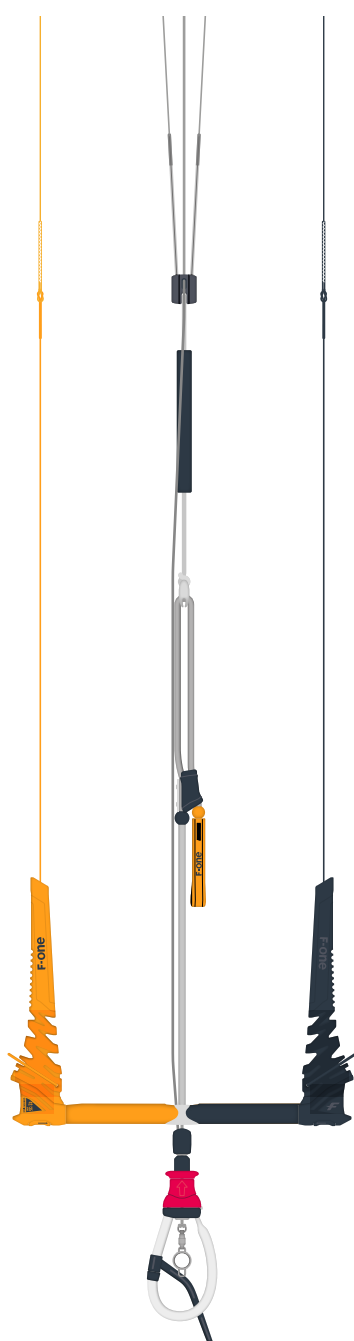

F
F-one
Kite range 2020

BANDIT-S

4-5-6-7-8-9-10 m2

77201-0102

-  A - SLATE / MANGO MANGO
-  B - SLATE / BLUE LAGOON
-  C - CORAL / BASALT
-  D - MANGO / BLUE LAGOON
-  E - MANGO / CORAL

BANDIT 2020

7-8-9-10-11-12-14-17 m2

77203-0203

77203-0301

77203-0302

77803-0401

An aerial photograph of a kitesurfer on a deep blue ocean. The kitesurfer is in the lower center, leaving a white wake. A red kite with black patterns is visible in the upper right quadrant. The water shows various wave patterns and white foam.

Enjoy all conditions,
Try out new things,
Open up your playground,
Join #foneculture

LINXBAR 4L

77202-0101

52/45 45/38

KITE **RECO**

BANDIT 2011 & ABOVE — HIGH V
 BANDIT-S — HIGH V
 BREEZE V.1 — HIGH V
 BREEZE V.2 & ABOVE — LOW V
 FURTIVE — LOW V
 TRUST — HIGH V

Delivered with
 MEDIUM Safety Leash

LINXBAR 5L

77202-0201

42/35 FREE STYLE

KITE **RECO**

WTF!?! — LOW V

Delivered with
 LONG Safety Leash

FOIL BAR