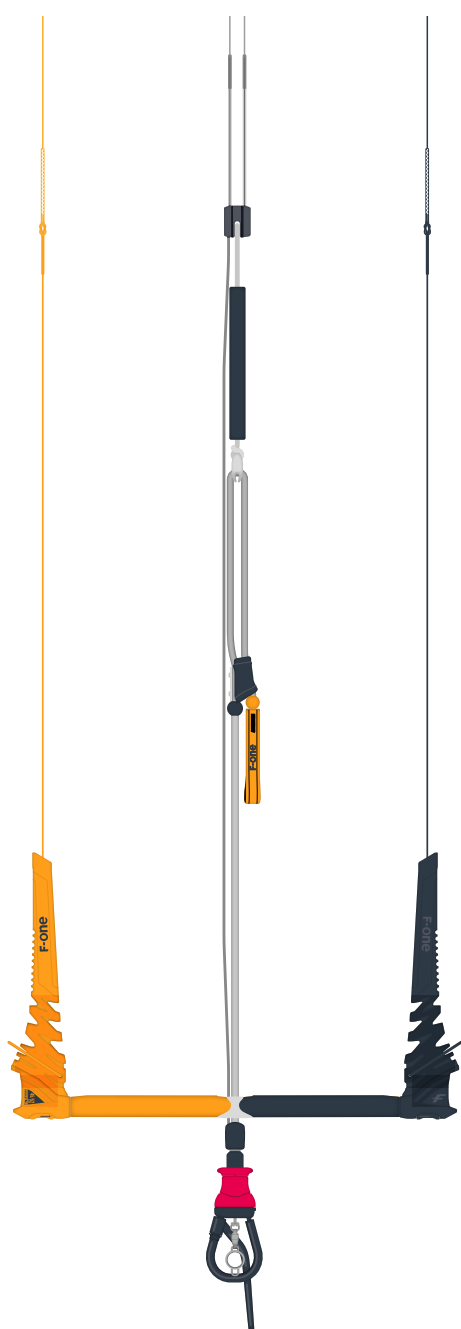

F
F-one
Kite range 2020

BANDIT-S

4-5-6-7-8-9-10 m2

77201-0102

-  A - SLATE / MANGO MANGO
-  B - SLATE / BLUE LAGOON
-  C - CORAL / BASALT
-  D - MANGO / BLUE LAGOON
-  E - MANGO / CORAL

BANDIT 2020

7-8-9-10-11-12-14-17 m2

77203-0203

77203-0301

77203-0302

77803-0401

An aerial photograph of a kitesurfer on a deep blue ocean. The kitesurfer is in the lower center, leaving a white wake. A red kite with black patterns is visible in the upper right quadrant. The water shows various wave patterns and white foam.

Enjoy all conditions,
Try out new things,
Open up your playground,
Join #foneculture

LINXBAR 4L

77202-0101

52/45 45/38

KITE **RECO**

BANDIT 2011 & ABOVE — HIGH V
 BANDIT-S — HIGH V
 BREEZE V.1 — HIGH V
 BREEZE V.2 & ABOVE — LOW V
 FURTIVE — LOW V
 TRUST — HIGH V